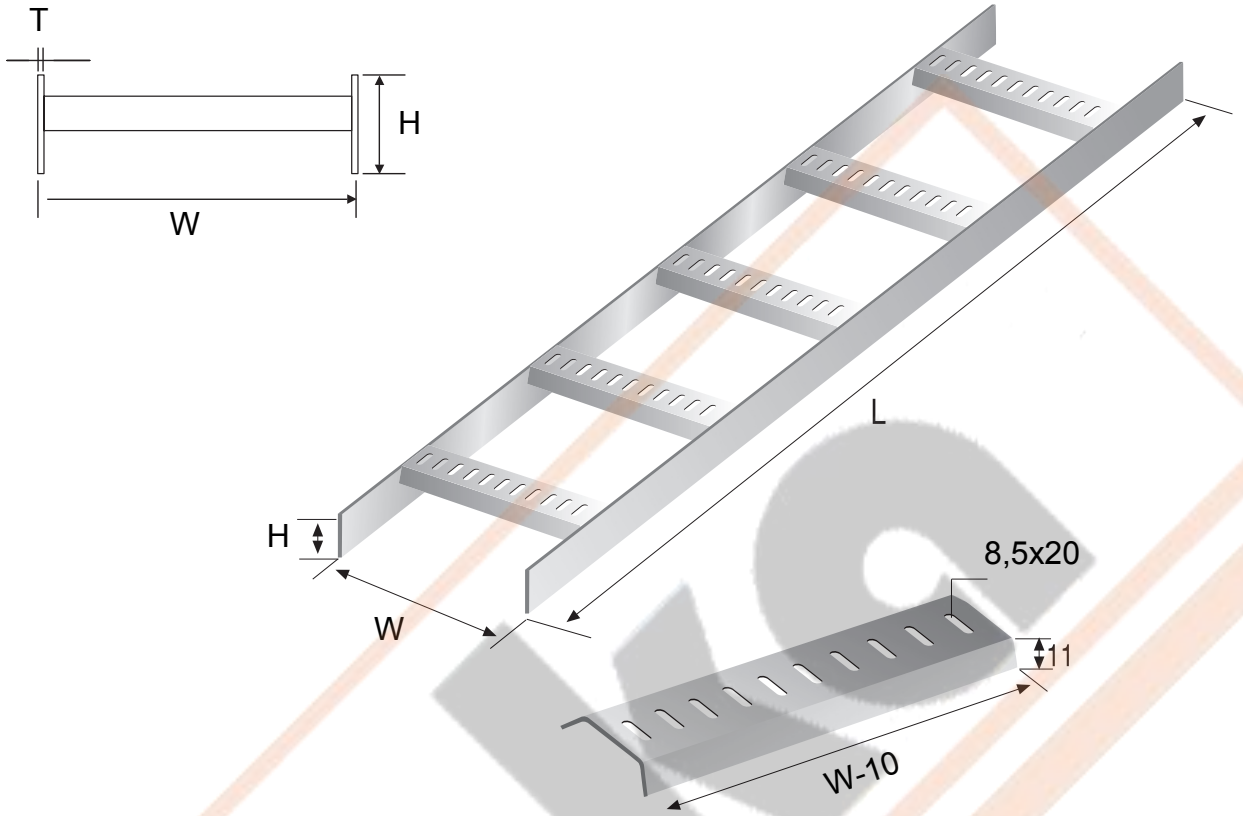

Gemi Tipi Kablo Merdiveni (Standart) / Marine Type Cable Ladder (Standard)