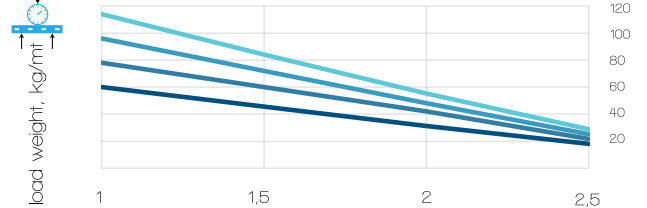

Recommended support distance: 1.5mt
Tavsiye edilen destek konsol aralığı:1,5mt

H:60 Wire Mesh Cable Tray (T:4.5mm) Load Graph