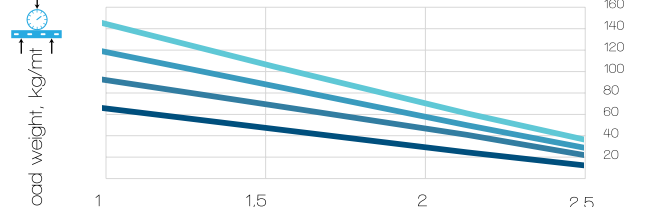

H:60 Wire Mesh Cable Tray (T:4.0mm) Load Graph

Recommended support distance: 1.5mt
Tavsiye edilen destek konsol aralığı:1,5mt

H:60 Wire Mesh Cable Tray (T:4.5mm) Load Graph

H:60 Wire Mesh Cable Tray (T:5.0mm) Load Graph