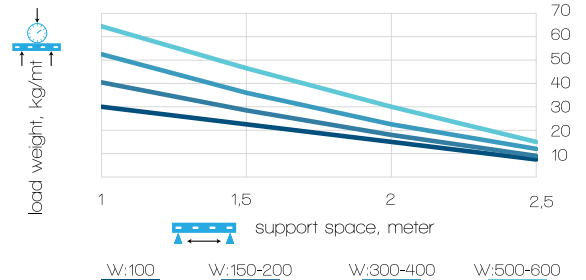

H:35 Wire Mesh Cable Tray (T:5.0mm) Load Graph

Recommended support distance: 1.5mt
Tavsiye edilen destek konsol aralığı: 1,5mt